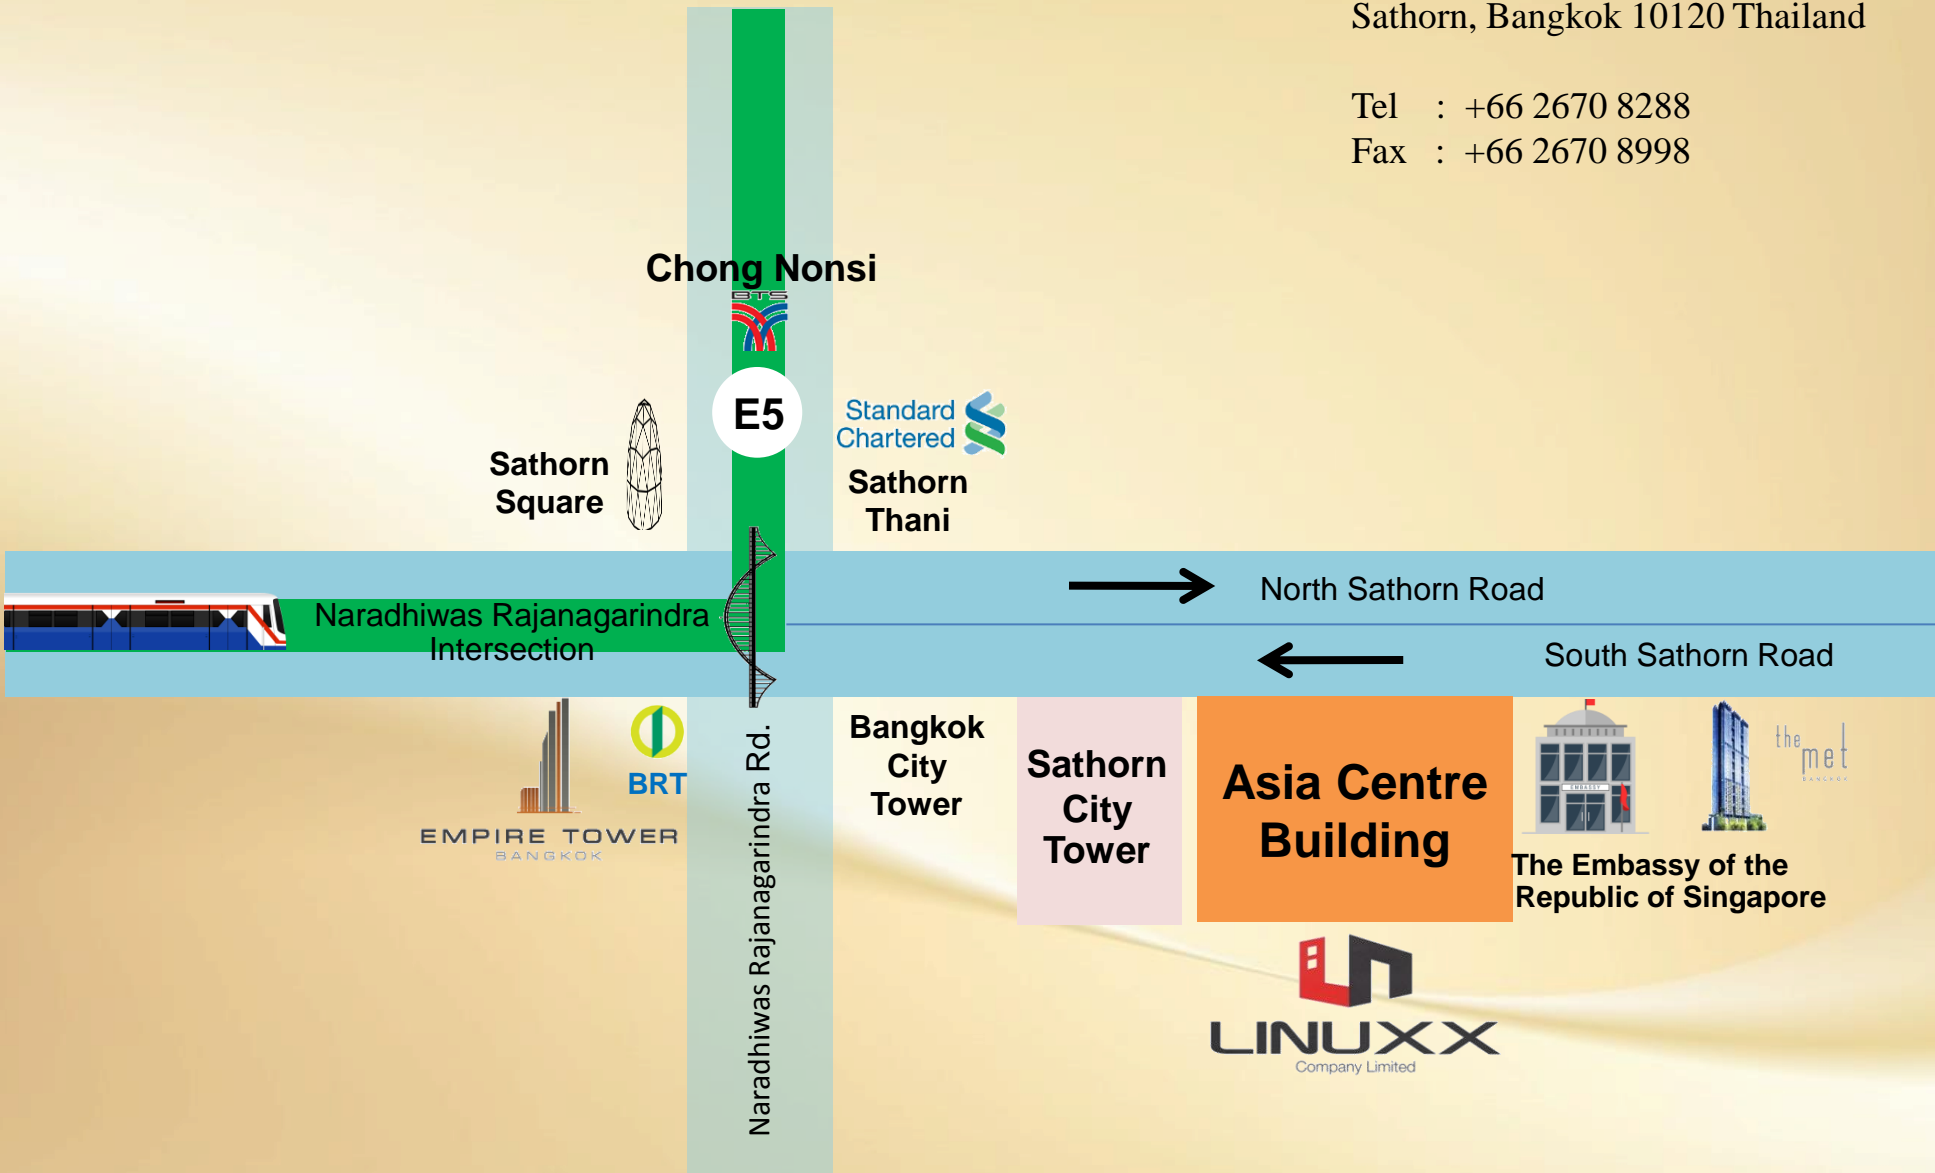

173/19 Asia Centre Building, 18 th Floor,
South Sathorn Road, Thungmahamek,
Sathorn, Bangkok 10120 Thailand

Tel : +66 2670 8288

Fax : +66 2670 8998

Chong Nonsi

E5

Sathorn Square

Sathorn Thani

Naradhiwas Rajanagarindra Intersection

North Sathorn Road

South Sathorn Road

Naradhiwas Rajanagarindra Rd.

Bangkok City Tower

Sathorn City Tower

Asia Centre Building